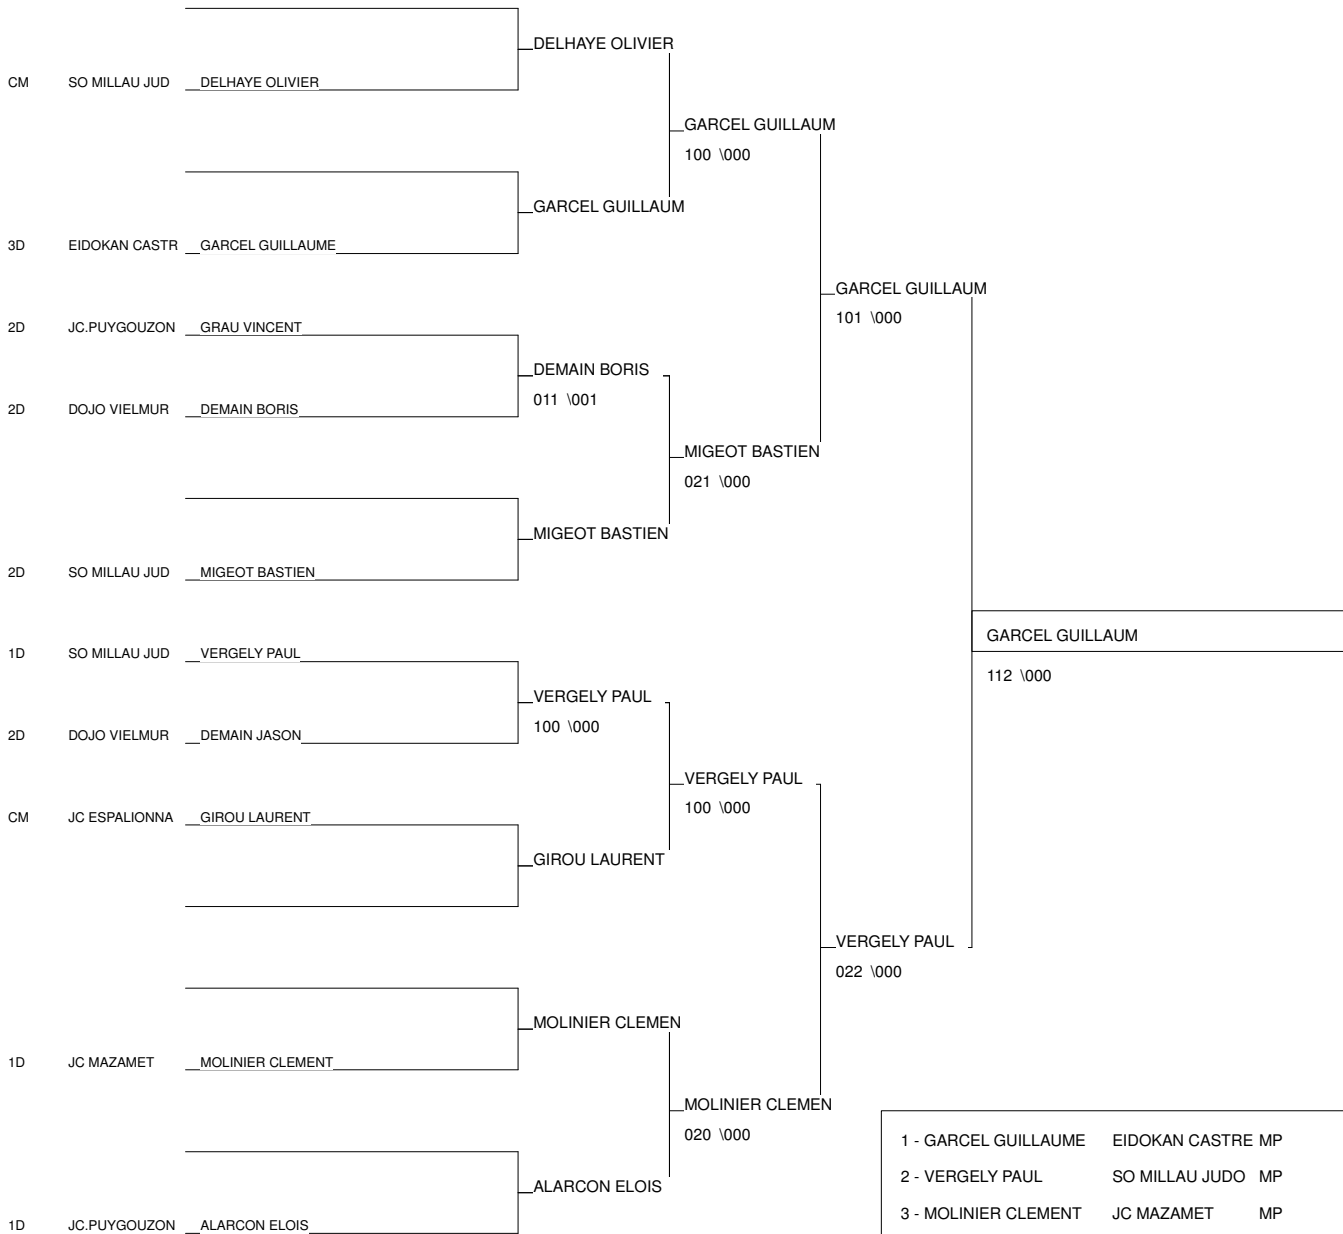

BI-DEPART SENIOR

REALMONT 27/01/2013

Cat. -81

Nb. Judokas : 10