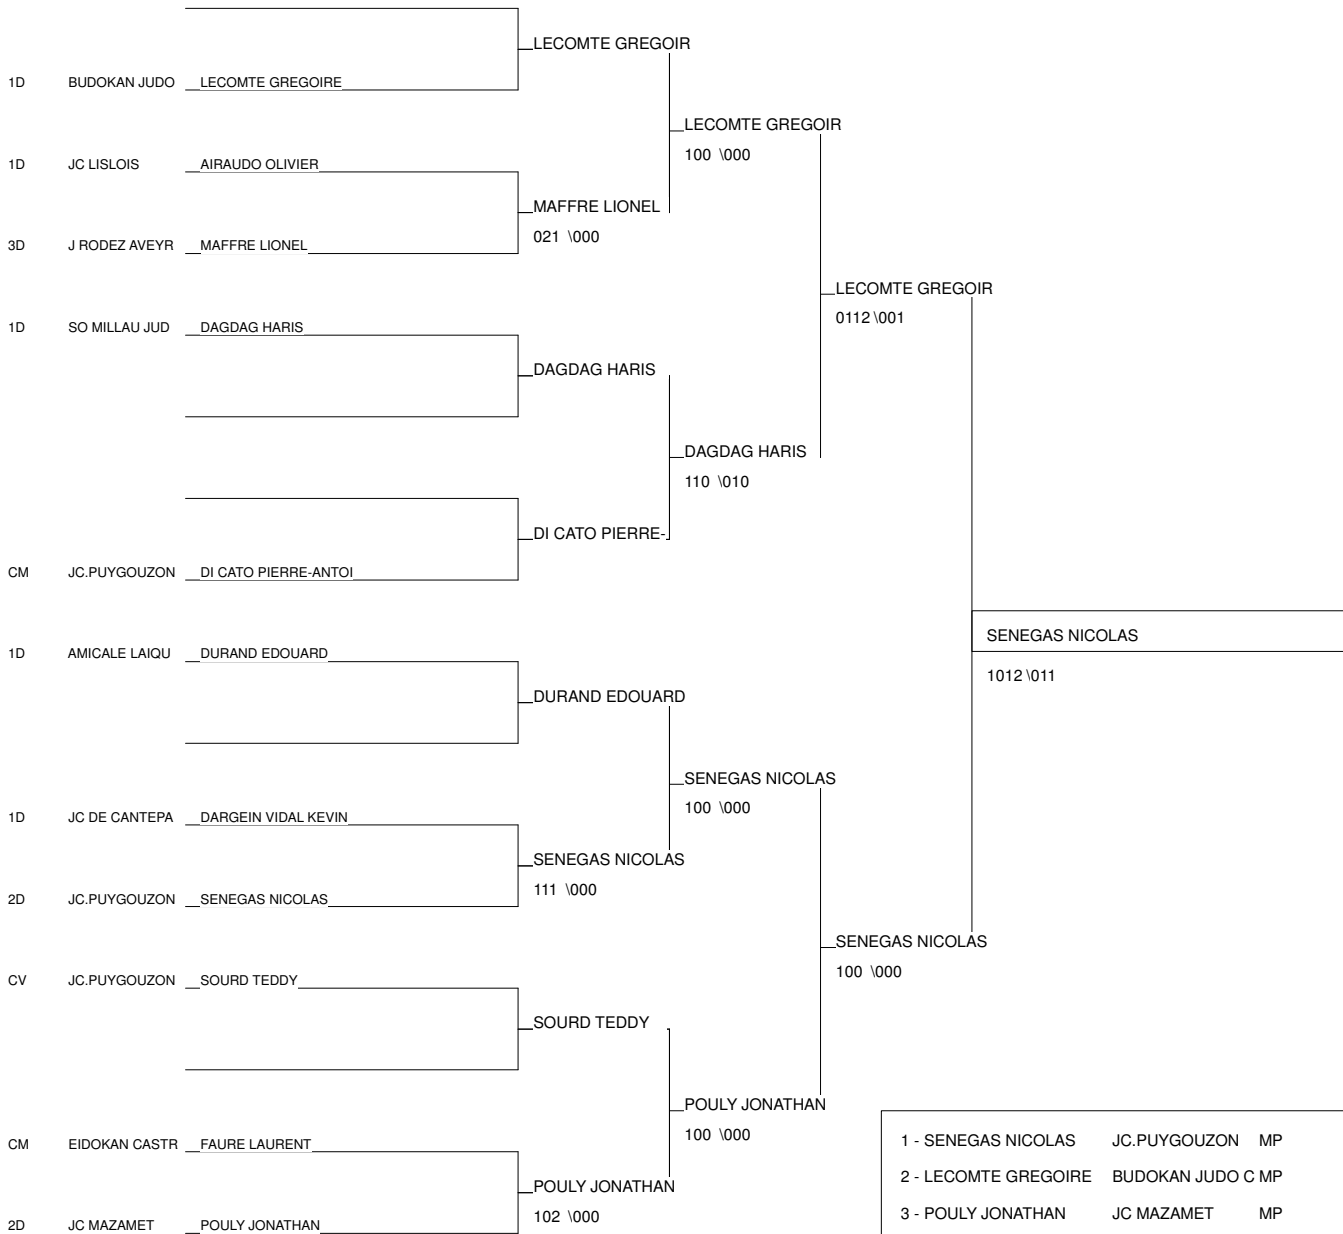

BI-DEPART SENIOR

REALMONT 27/01/2013

Cat. -73

Nb. Judokas : 11