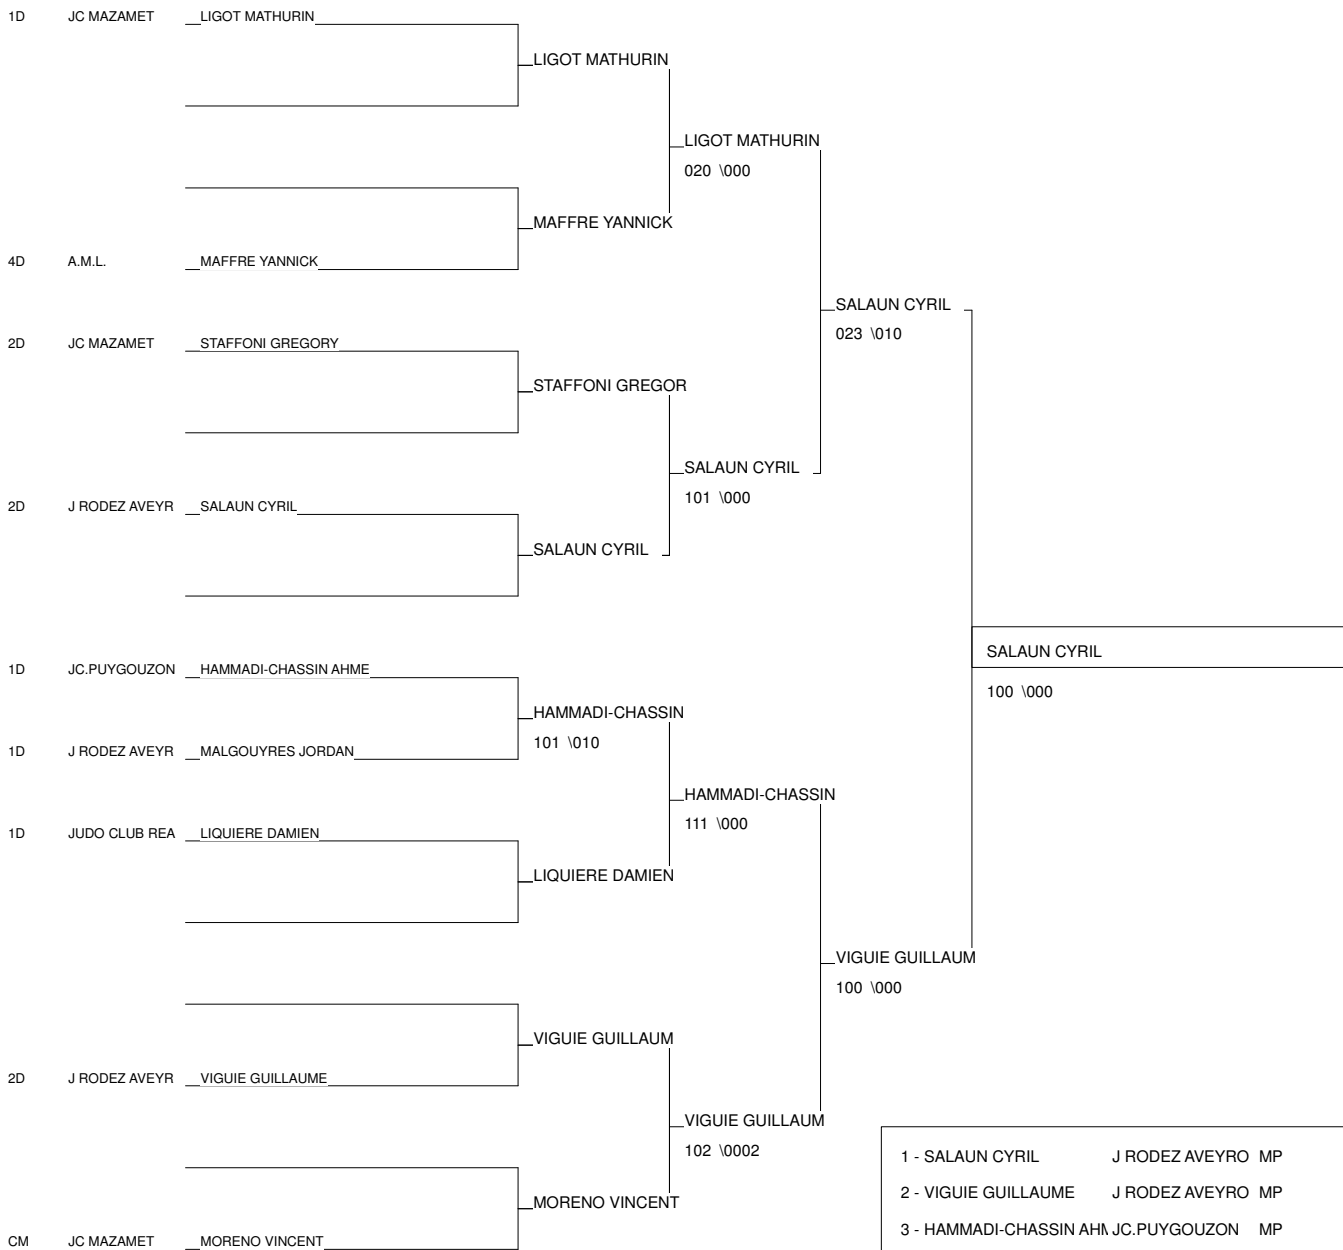

BI-DEPART SENIOR

REALMONT 27/01/2013

Cat. -90

Nb. Judokas : 9