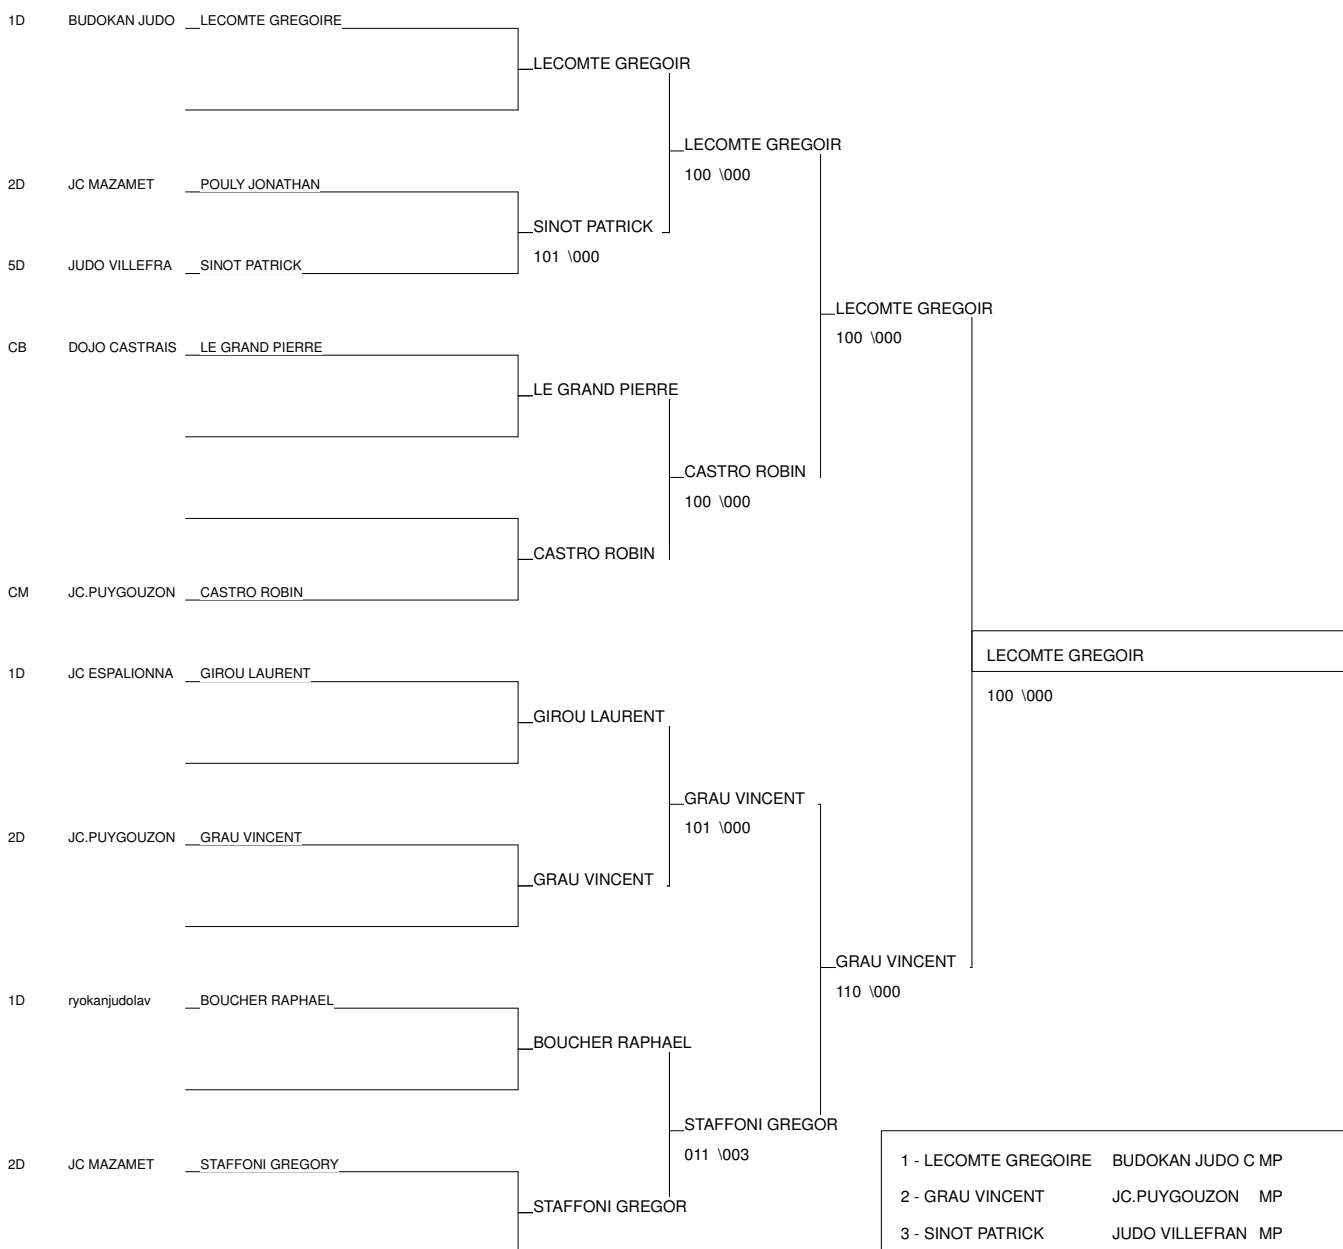

BI-DEPART SENIORS 2014

REALMONT 02/02/2014

Cat. -81

Nb. Judokas : 9