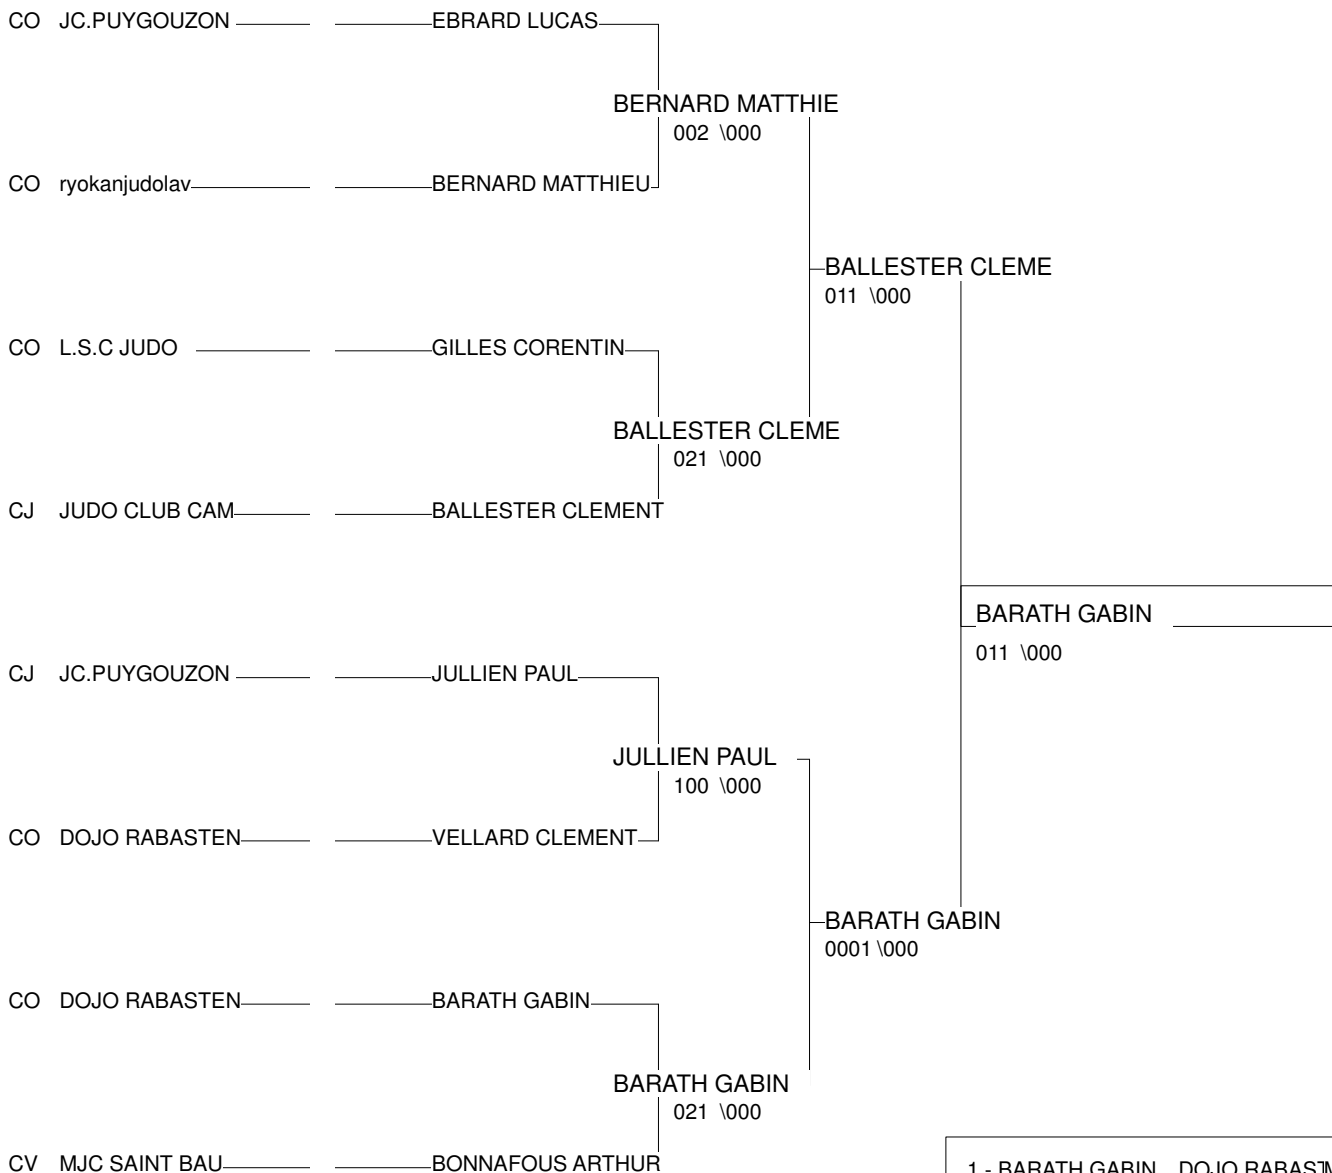

SAMOURAI 2

REALMONT 18/01/2014

Cat. -34

Nb. Judokas : 8

1 - BARATH GABIN	DOJO RABASTMP	P2
2 - BALLESTER CLEI	JUDO CLUB CMP	P3