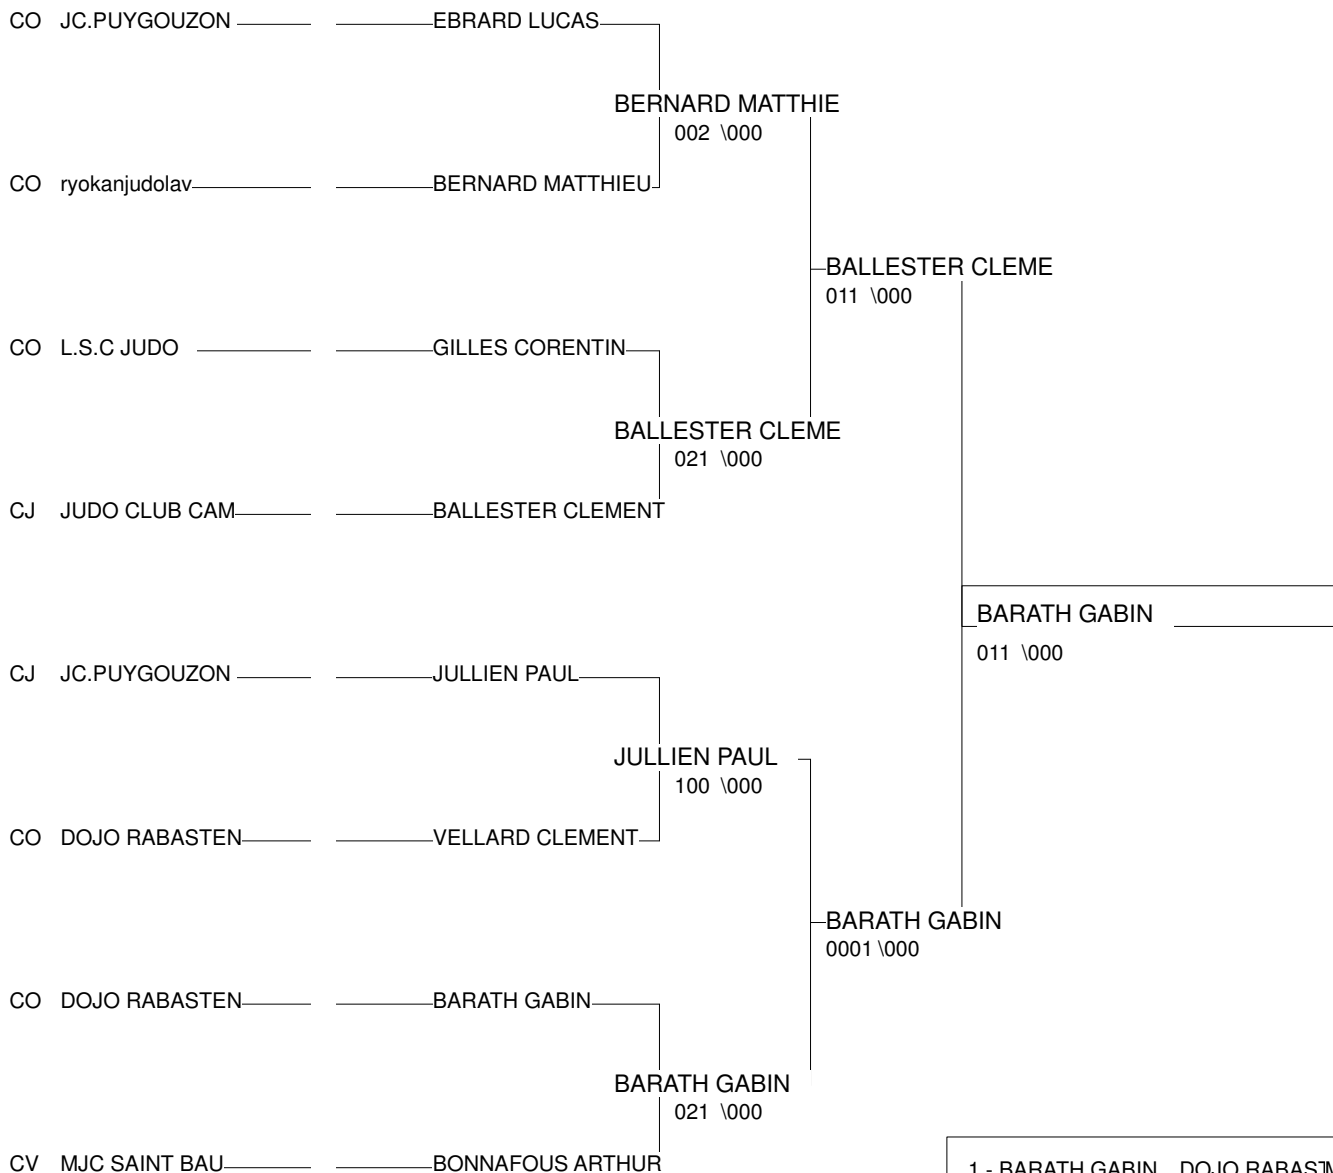

SAMOURAI 2

REALMONT 18/01/2014

Cat. -34

Nb. Judokas : 8

1 - BARATH GABIN	DOJO RABASTMP	P2
2 - BALLESTER CLEME	JUDO CLUB CMP	P3